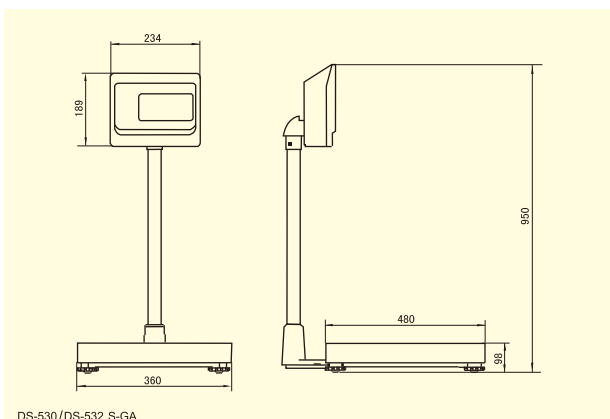

Specification

Display resolution	1/3,000		
Display	DS-530	weight	5digits
	DS-532	weight	5digits
		Unit price	5digits
		Total price	6digits
Power source	AC 100-120V,220-240V 50/60Hz (Factory preset) Or battery (6 × C cell)		
Power consumption	DS-530	0.7W	
	DS-532	0.1W(standard) 0.7W(with back light)	
Operating temperature	-10℃ ~ 40℃		
Operating humidity	85%RH(max)		
Platter size	S-GA :360 × 480mm S-WP :336 × 246mm		

Capacity and interval

DS-530/DS-532 S-GA

Max.(kg)	60	150	300
e(g)	20	50	100

DS-532 S-WP

Max.(kg)	6	15	30
e(g)	2	5	10

Option

Back light for DS-532

DS-530/DS-532 S-GA