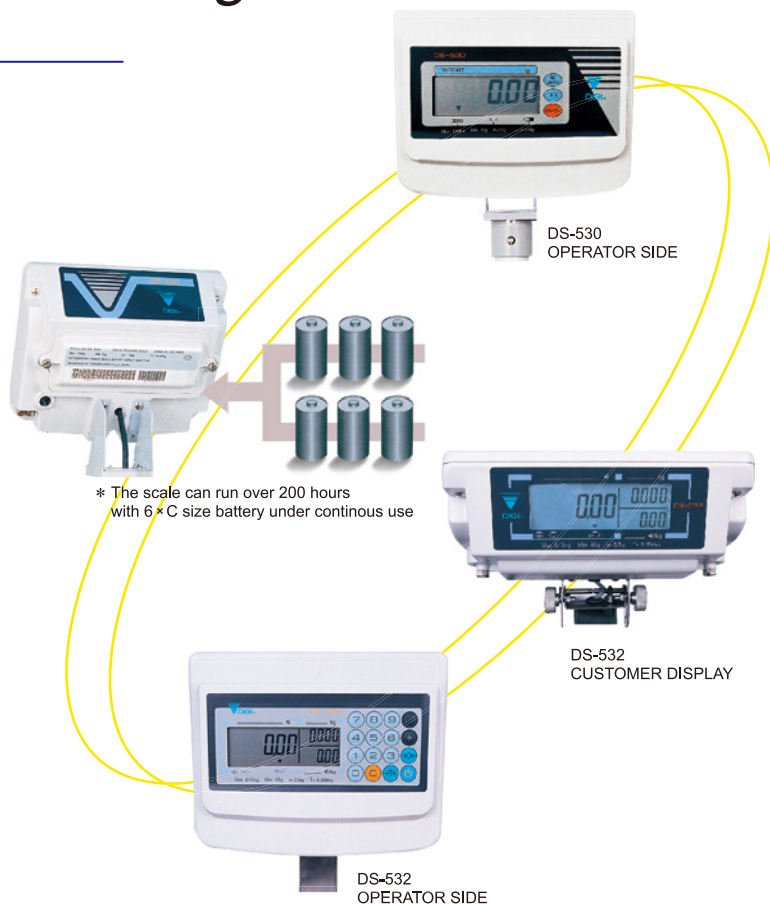

DS-530/532 Series

platform scales

DS-532 S-WP

DS-530 S-GA

*The new standard platform scales
to meet your diverse needs*

DS-530/532 Series
platform scale

DS-530/DS-532 Series

A wide range of your weighing operations in the tough environment

Specification

Display resolution	1/3,000		
Display	DS-530	weight	5digits
	DS-532	weight	5digits
		Unit price	5digits
		Total price	6digits
Power source	AC 100-120V,220-240V 50/60Hz (Factory preset) Or battery (6 × C cell)		
Power consumption	DS-530	0.7W	
	DS-532	0.1W(standard) 0.7W(with back light)	
Operating temperature	-10℃ ~ 40℃		
Operating humidity	85%RH(max)		
Platter size	S-GA :360 × 480mm S-WP :336 × 246mm		

Capacity and interval

DS-530/DS-532 S-GA

Max.(kg)	60	150	300
e(g)	20	50	100

DS-532 S-WP

Max.(kg)	6	15	30
e(g)	2	5	10

Option

Back light for DS-532

DS-530/DS-532 S-GA