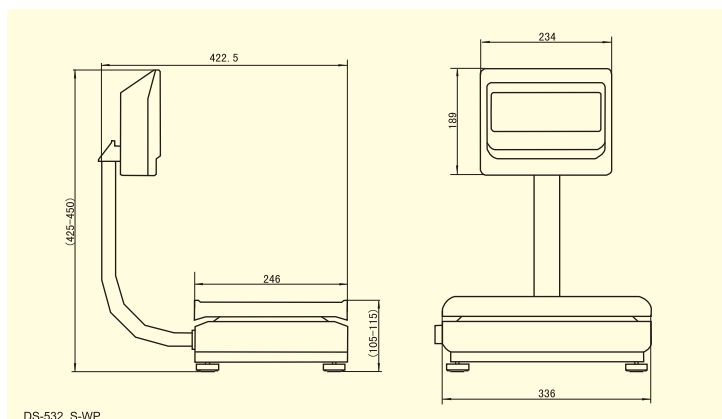

Specification

Display resolution	1/3,000		
Display	DS-530	weight	5digits
	DS-532	weight	5digits
		Unit price	5digits
		Total price	6digits
Power source	AC 100-120V,220-240V 50/60Hz (Factory preset) Or battery (6 × C cell)		
Power consumption	DS-530	0.7W	
	DS-532	0.1W(standard) 0.7W(with back light)	
Operating temperature	-10℃ ~ 40℃		
Operating humidity	85%RH(max)		
Platter size	S-GA :360 × 480mm S-WP :336 × 246mm		

Capacity and interval

DS-530/DS-532 S-GA

Max.(kg)	60	150	300
e(g)	20	50	100

DS-532 S-WP

Max.(kg)	6	15	30
e(g)	2	5	10

Option

Back light for DS-532

DS-530/DS-532 S-GA