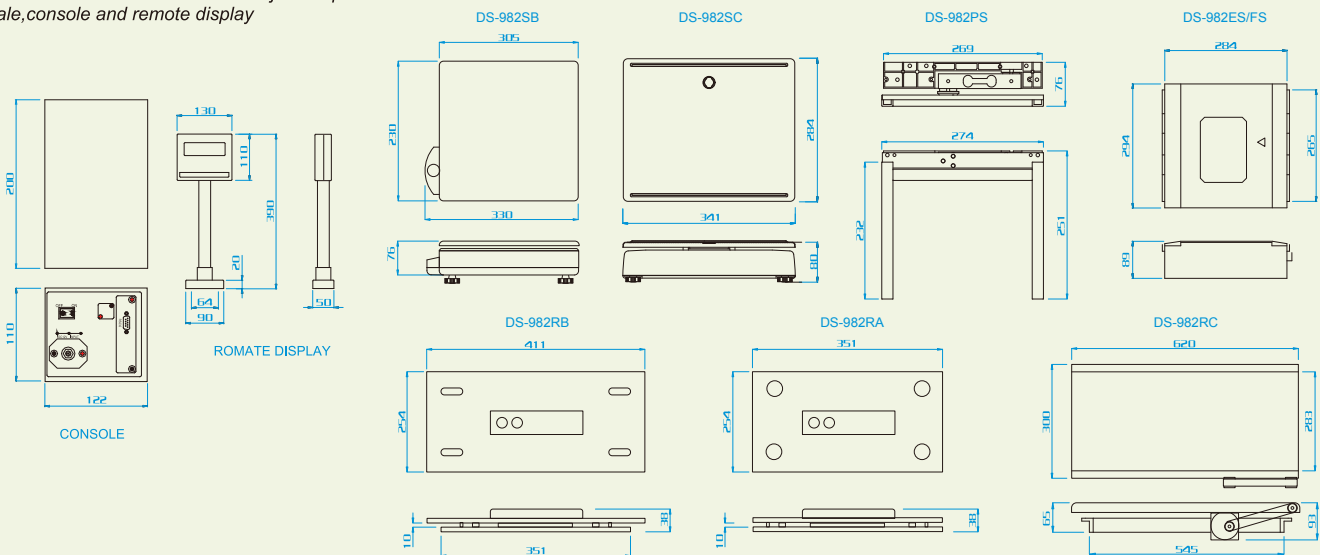

DS-982 Series

Checkout scale

***Rapid checkout operation
at any POS environment***

**DS-982 Series
Checkout scale**

Improve your checkout productivity and profitability

Capacity and scale interval

Capacity	6kg	15kg	30kg
interval	1/2g	2/5g	5/10g

Display ————— Tare: 4 digits Weight: 6 digits
 Unit Price: 5 digits Total Price: 6 digits
 Power source ————— AC ADAPTOR DC 9~12V
 Power consumption ——— 1W
 Operativity temperature — -10°C to 40°C
 Operativity humidity ——— Max 85%RH(Non-condensity)

Modular design enables flexible installation into checkout counter

Compact design available at any installation to limited check-out counter space

DS-982 Series consists of three major components
 scale, console and remote display