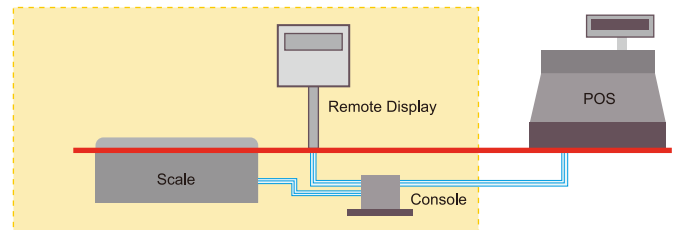

DS-982 Series

Checkout scale

***Rapid checkout operation
at any POS environment***

**DS-982 Series
Checkout scale**

Improve your checkout productivity and profitability

Capacity and scale interval

Capacity	6kg	15kg	30kg
interval	1/2g	2/5g	5/10g

Display ————— Tare: 4 digits Weight: 6 digits
 Unit Price: 5 digits Total Price: 6 digits
 Power source ————— AC ADAPTOR DC 9~12V
 Power consumption ——— 1W
 Operativity temperature — -10°C to 40°C
 Operativity humidity ——— Max 85%RH(Non-condensity)

Modular design enables flexible installation into checkout counter

Compact design available at any installation to limited check-out counter space

DS-982 Series consists of three major components
 scale, console and remote display