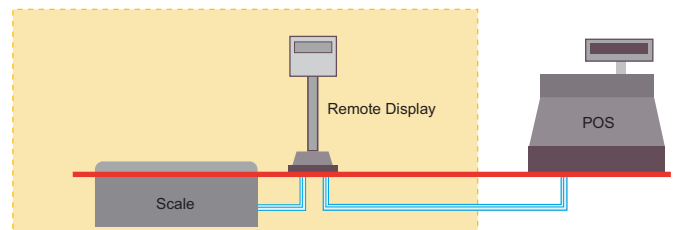

Modular design enables flexible installation into checkout counter