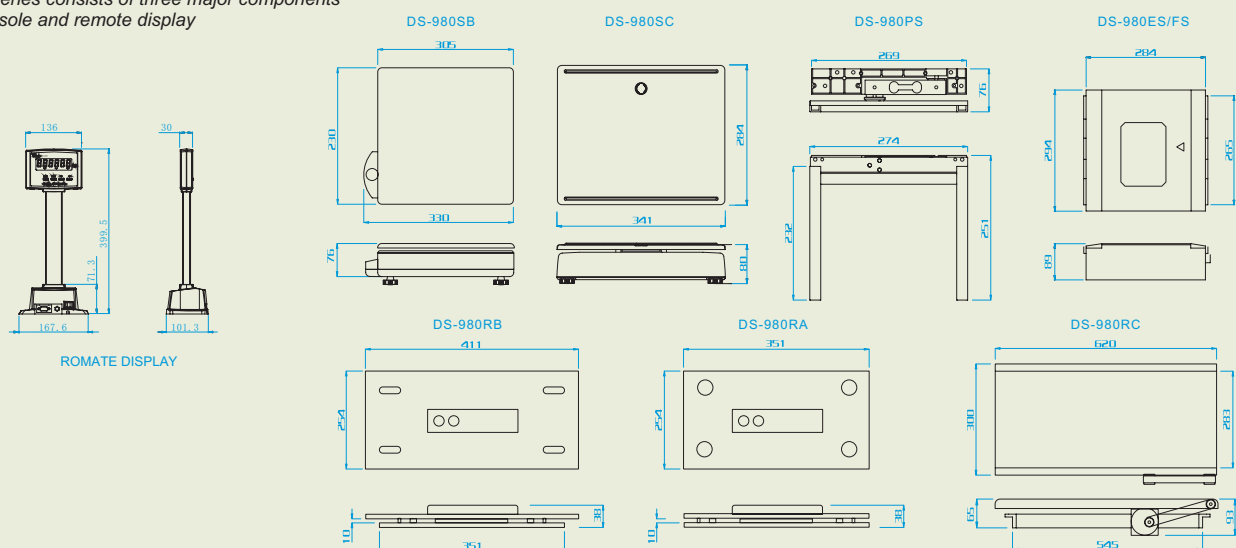

DS-980RA/RB

DS-980SC

DS-980ES/FS

Capacity and scale interval

| | | | |
|----------|------|------|-------|
| Capacity | 6kg | 15kg | 30kg |
| interval | 1/2g | 2/5g | 5/10g |

Display Weight: 6 digits

Power source and Power consumption: DC12V,1W

DS-980 Series consists of three major components scale, console and remote display

*Specifications are subject to change without notice.

TERAOKA SEIKO CO.,LTD.

13 12 KUGAHARA 5 CHOME OHTA KU,
TOKYO 146-8580 JAPAN
TEL:+81-3-3752-2131 FAX:+81-3-3752-2801